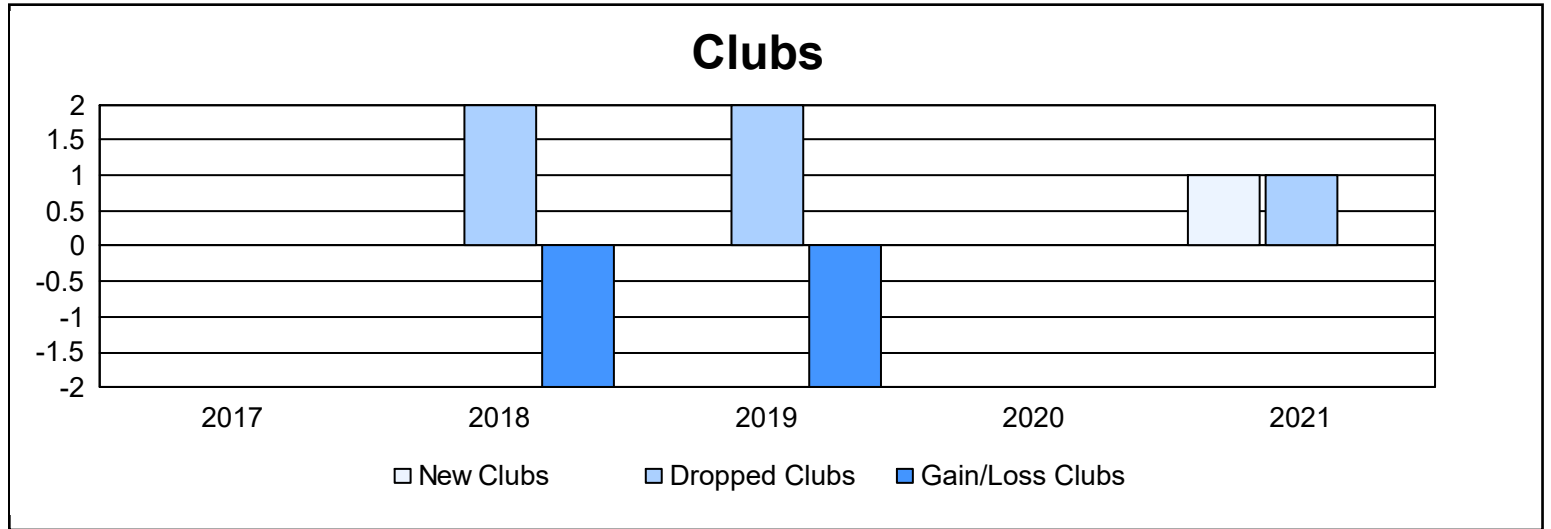

Year	New Clubs	Dropped Clubs	Gain/ Loss Clubs	New Members	Charter Members	Reinstate Members	Transfer Members	Total Member Added	Total Members Dropped	Gain/ Loss Members
2016-2017	0	0	0	101	0	5	2	108	111	-3
2017-2018	0	2	-2	112	1	5	12	130	184	-54
2018-2019	0	2	-2	95	0	2	4	101	101	0
2019-2020	0	0	0	29	0	1	2	32	91	-59
2020-2021	1	1	0	63	19	2	4	88	142	-54
<b>Average</b>	<b>0</b>	<b>1</b>	<b>-1</b>	<b>80</b>	<b>4</b>	<b>3</b>	<b>5</b>	<b>92</b>	<b>126</b>	<b>-34</b>

### Membership Composition June 2021 Cumulative