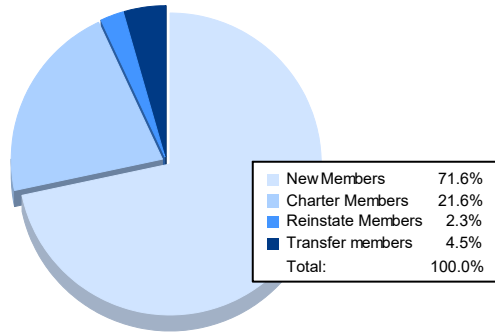

Year	New Clubs	Dropped Clubs	Gain/ Loss Clubs	New Members	Charter Members	Reinstate Members	Transfer Members	Total Member Added	Total Members Dropped	Gain/ Loss Members
2016-2017	0	0	0	101	0	5	2	108	111	-3
2017-2018	0	2	-2	112	1	5	12	130	184	-54
2018-2019	0	2	-2	95	0	2	4	101	101	0
2019-2020	0	0	0	29	0	1	2	32	91	-59
2020-2021	1	1	0	63	19	2	4	88	142	-54
<b>Average</b>	<b>0</b>	<b>1</b>	<b>-1</b>	<b>80</b>	<b>4</b>	<b>3</b>	<b>5</b>	<b>92</b>	<b>126</b>	<b>-34</b>

### Membership Composition June 2021 Cumulative