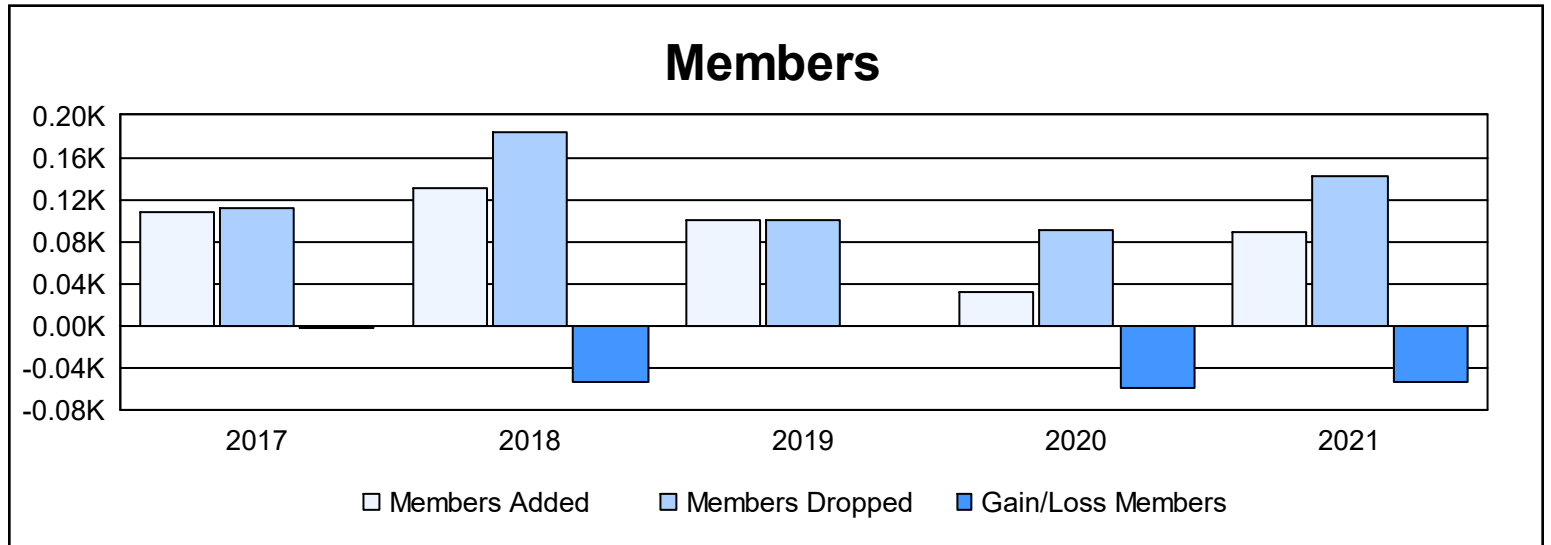

Year	New Clubs	Dropped Clubs	Gain/ Loss Clubs	New Members	Charter Members	Reinstate Members	Transfer Members	Total Member Added	Total Members Dropped	Gain/ Loss Members
2016-2017	0	0	0	101	0	5	2	108	111	-3
2017-2018	0	2	-2	112	1	5	12	130	184	-54
2018-2019	0	2	-2	95	0	2	4	101	101	0
2019-2020	0	0	0	29	0	1	2	32	91	-59
2020-2021	1	1	0	63	19	2	4	88	142	-54
<b>Average</b>	<b>0</b>	<b>1</b>	<b>-1</b>	<b>80</b>	<b>4</b>	<b>3</b>	<b>5</b>	<b>92</b>	<b>126</b>	<b>-34</b>

### Membership Composition June 2021 Cumulative